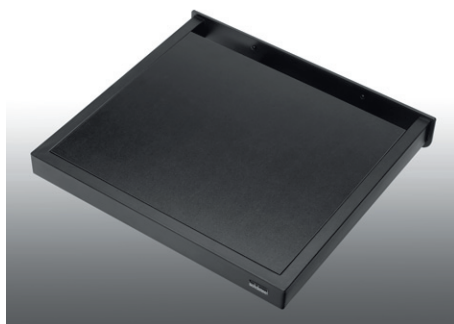

S3 Series

Drawing from the prestigious Hyperspiketechnology, we have created this new S3 Series. The solid and essential structure provides superb audio performance and its modularity allows you to enhance and customize the space between the shelves. The clean lines also can make it very pleasant the aesthetic result. Each of the stems it's composed of aluminum tube painted and filled with special damping material for a good "tune" with the shelves.

Audio Table for Power-Amps

| Model | Description | Outer Dimensions mm inch | Inner Shelves Dim. mm inch | Colour |
|-------------|----------------------------|--|-------------------------------|--------|
| S3-A | Audio Table for Power-Amps | W430 H120 D583 16,9x4,7x16,9 | W430 D583 16,9x16,9 | Black |

Solidsteel reserves the right to amend details of the specifications without notice in line with technical developments.

The WS-5 is a rock-solid platform delivering reference-level isolation at an attainable price, weighing in at a massive 28 lbs. Form follows function, the WS-5 supports even the heaviest of turntables. Heavy gauge steel for the perimeter and the massive wall plate are complemented by graceful touches adding air and life to what might otherwise have been a monolithic design.