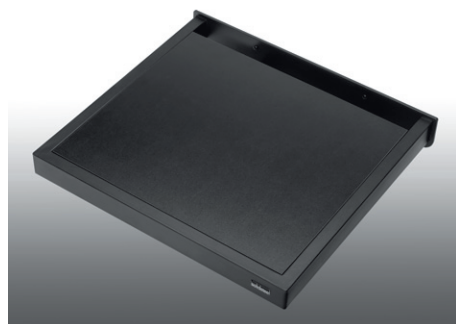

S3 Series

Drawing from the prestigious Hyperspik technology, we have created this new S3 Series. The solid and essential structure provides superb audio performance and its modularity allows you to enhance and customize the space between the shelves. The clean lines also can make it very pleasant the aesthetic result. Each of the stems it's composed of aluminum tube painted and filled with special damping material for a good "tune" with the shelves.

Audio Table for Power-Amps

Model	Description	Outer Dimensions mm inch	Inner Shelves Dim. mm inch	Colour
S3-A	Audio Table for Power-Amps	W430 H120 D583 16,9x4,7x16,9	W430 D583 16,9x16,9	Black

Wall Shelf

Model	Description	Dimensions	Inner Shelves Dim. mm inch	Colour
WS-5	Wall shelf for turntable	W550 H160/50 D470 21,7x6,3/2,0x18,5	W550 H160/50 D470 19,7x16,1	Black

Solidsteel reserves the right to amend details of the specifications without notice in line with technical developments.

The WS-5 is a rock-solid platform delivering reference-level isolation at an attainable price, weighing in at a massive 28 lbs. Form follows function, the WS-5 supports even the heaviest of turntables. Heavy gauge steel for the perimeter and the massive wall plate are complemented by graceful touches adding air and life to what might otherwise have been a monolithic design.